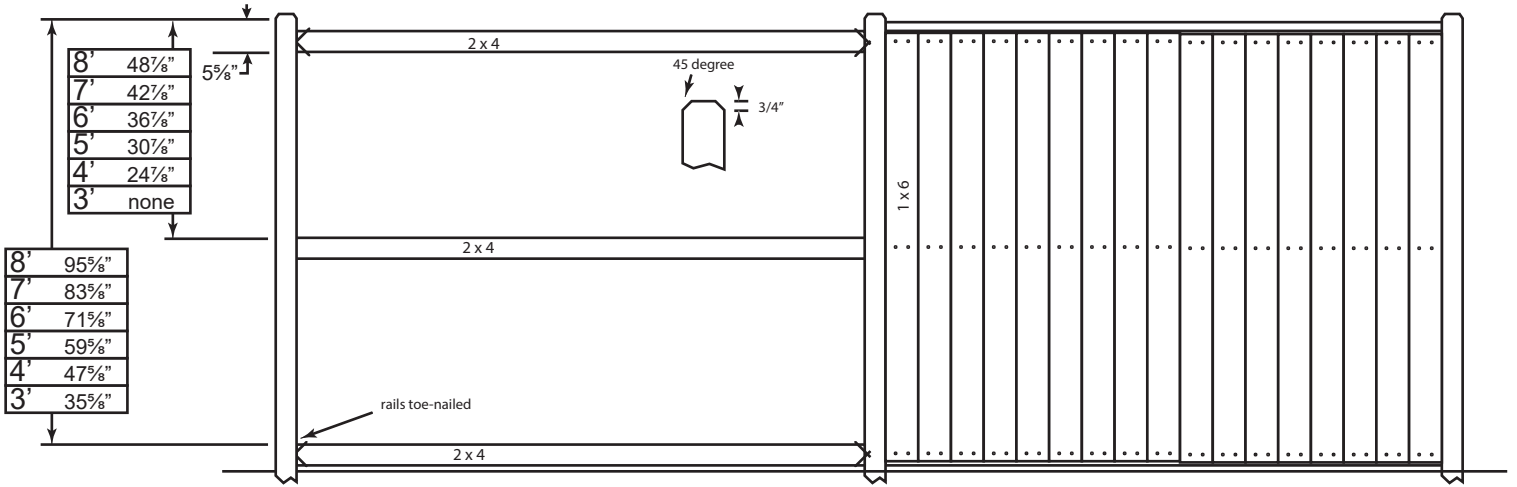

MINI-WINDS FENCE

Max. Post Center 99.5"