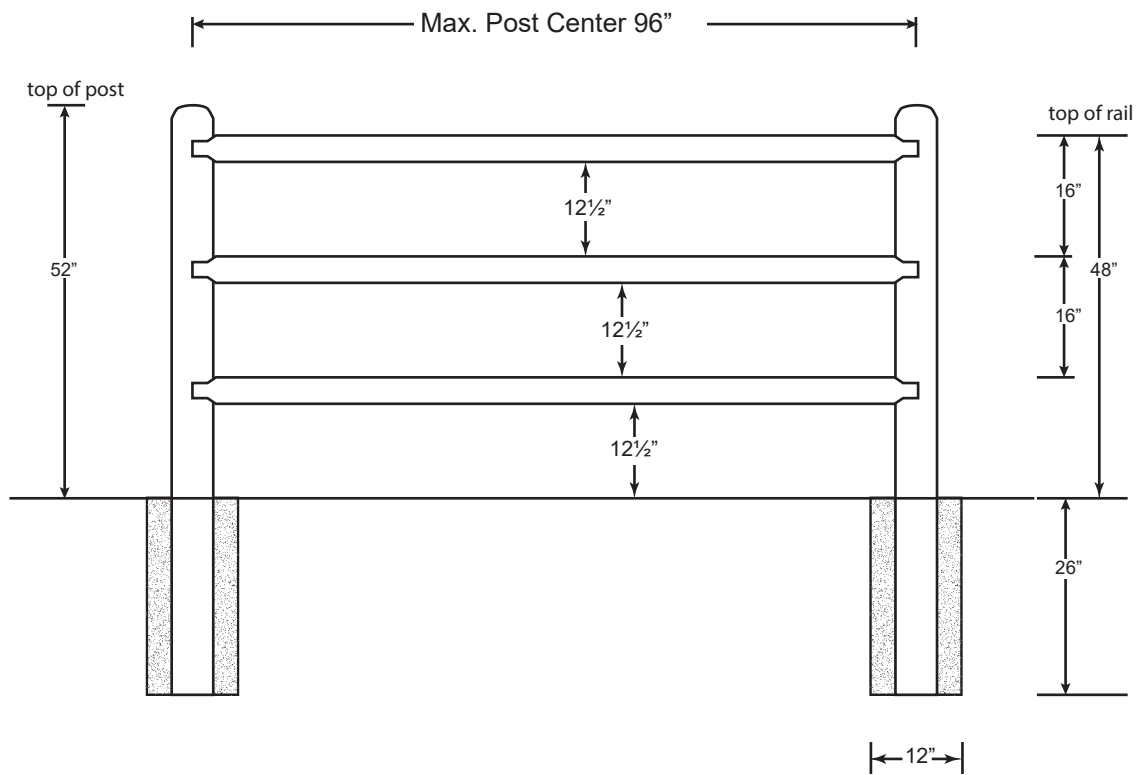

LODGE POLE FENCE

PROPER GATE OPENING POST TO POST			
PANEL SIZE	SINGLE GATE OPENING	DOUBLE GATE PAIRED w/ 42"	DOUBLE GATE PAIRED w/ 60"
42"	49"	94"	112"
60"	67"	112"	130"