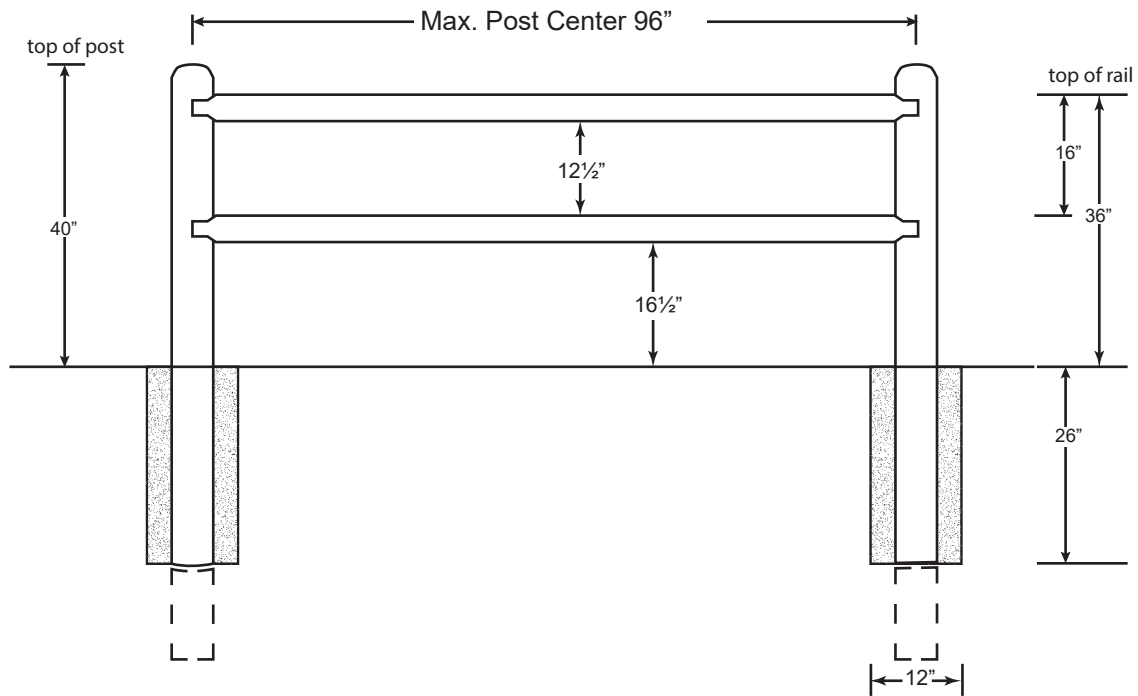

LODGE POLE FENCE

PROPER GATE OPENING POST TO POST			
PANEL SIZE	SINGLE GATE OPENING	DOUBLE GATE PAIRED w/ 42"	DOUBLE GATE PAIRED w/ 60"
42"	49"	94"	112"
60"	67"	112"	130"