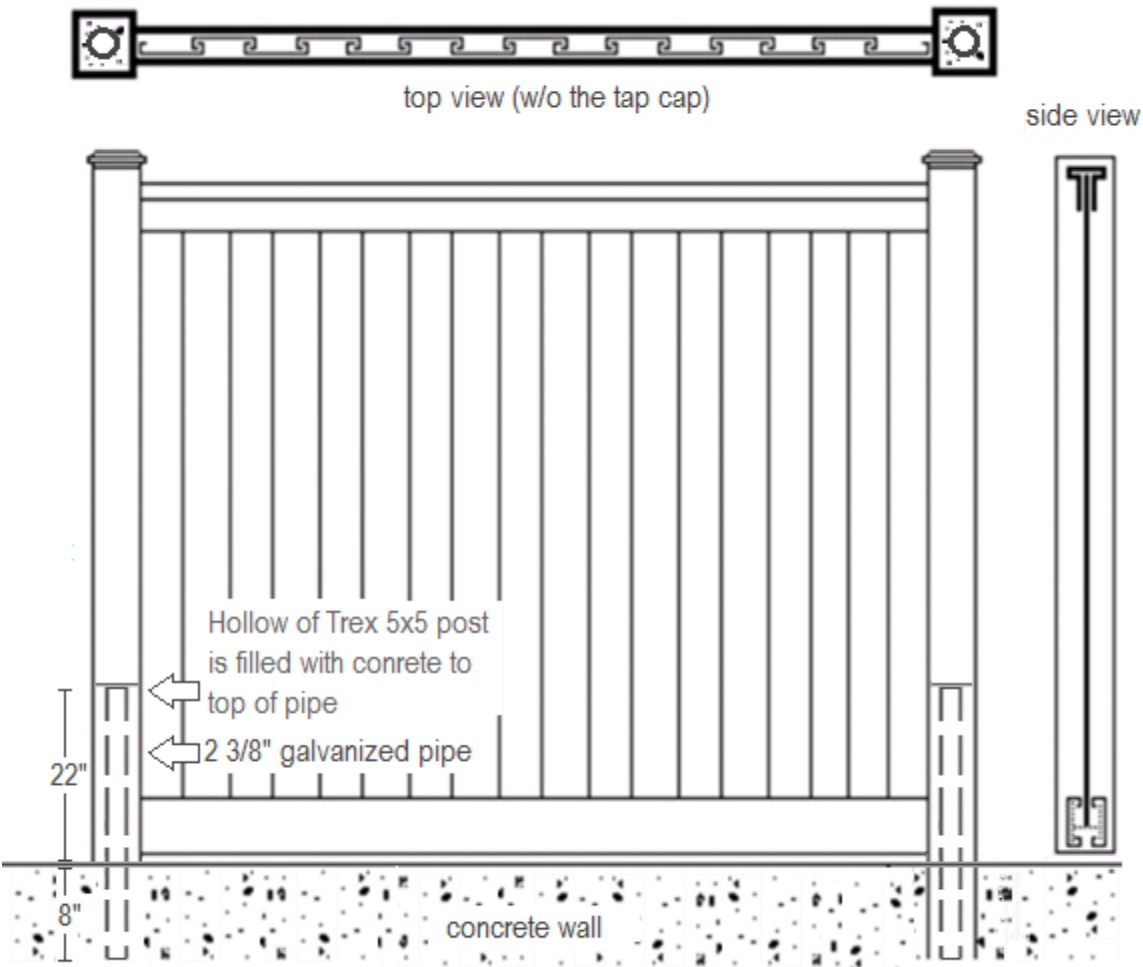

# Wall Mounting Trex® Fencing

Maximum post spacing: 8' O.C.

- Recommendations:  
Wall width: 8" min.  
Wall depth: 12" min.