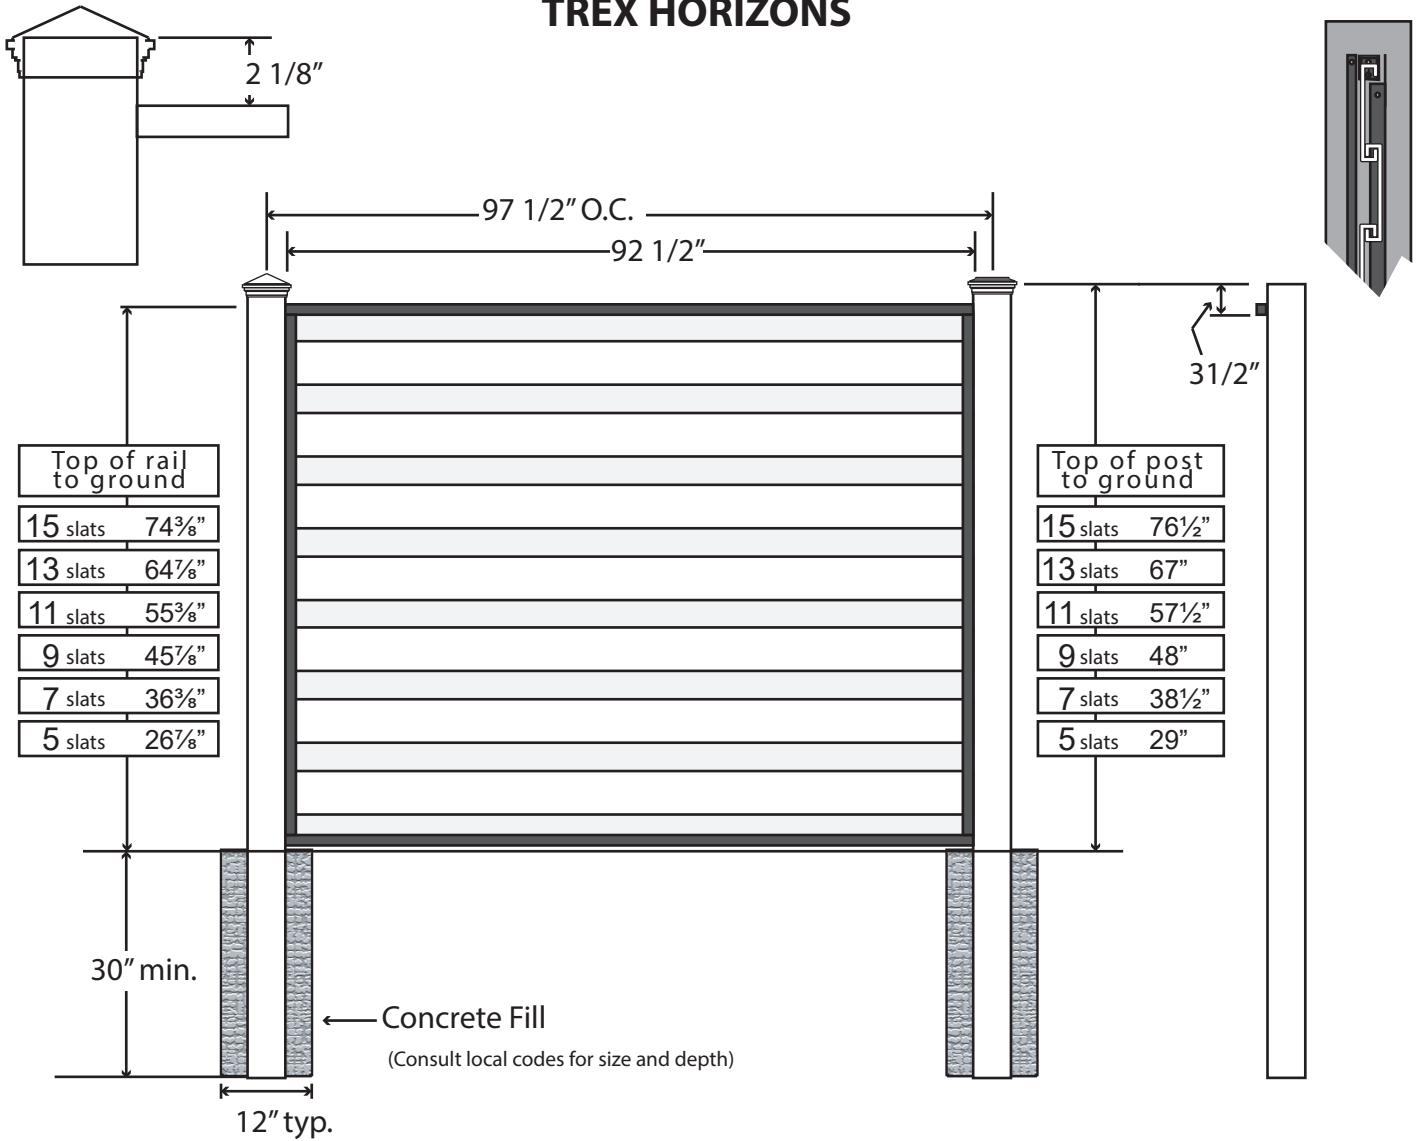

TREX HORIZONS

6' TREX HORIZONS	MATERIAL NEEDED FOR 8' SECTION	QUANTITY	LENGTH
	Post Cap Pyramid, Flat, or Crown	1	
	5" x 5" Post	1	108" *
	Horizontal Rail 1.5" x 1.25"	2	91"
	Interlocking Picket 1" x 5.75"	15	91" *
	Back Vertical Rail 0.875" x 1.5"	2	73 1/2"
	Front Vertical Rail 0.5" x 1.5"	2	73 1/2"
	Rail Bracket 1.25" x 1.125"	2	1"