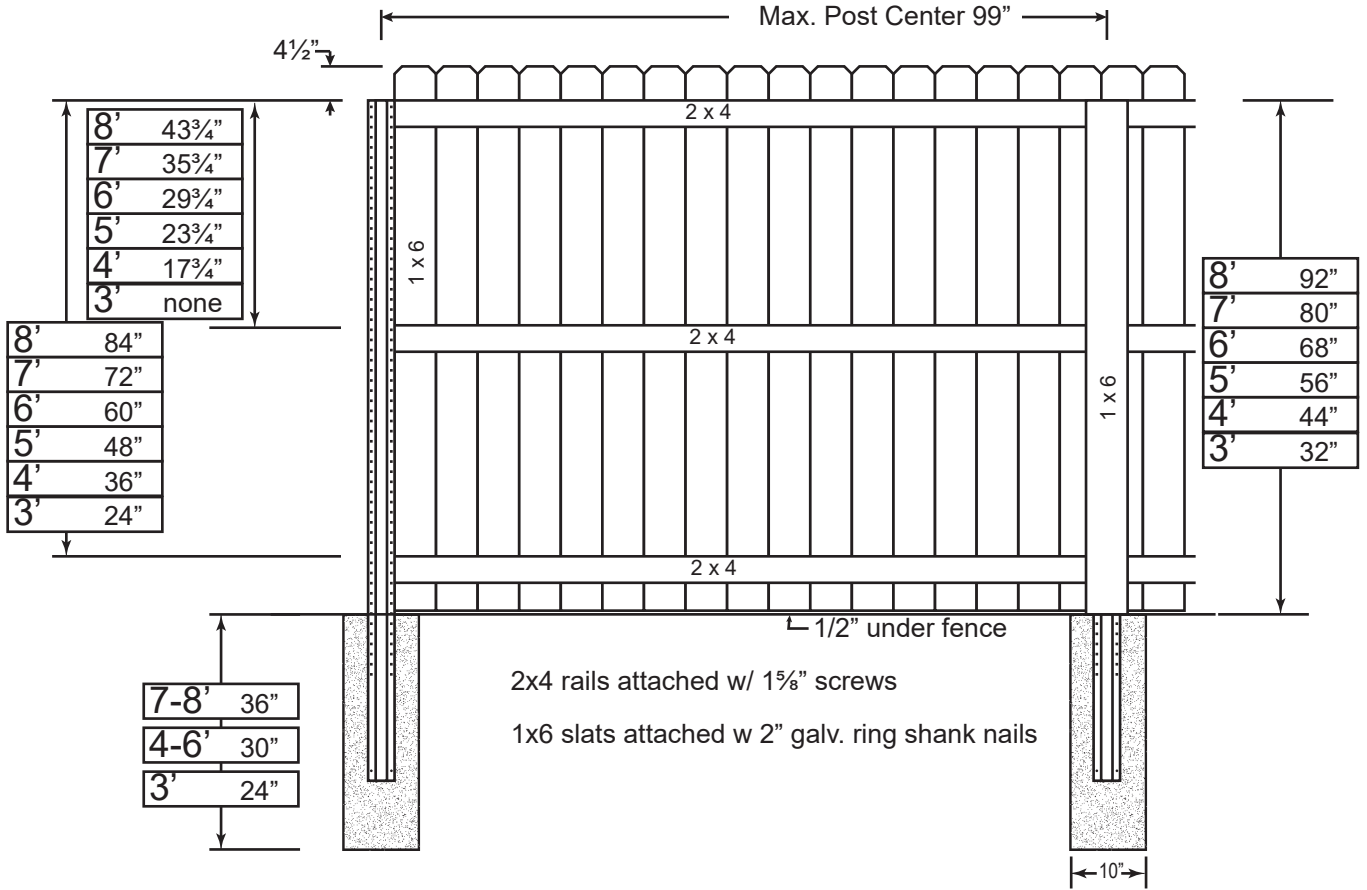

DOG EAR FENCE w/ POSTMASTER

*** PAY ATTENTION TO SLAT SIDE ***

OPENING OF POST IS AWAY FROM THE SLATS AND COVERED WITH A SINGLE SLAT.

GATES:

** GATE POST TO BE A DOUBLED POST w/ WELDED EXTENDED LENGTH (OBTAINED FROM SHOP)**