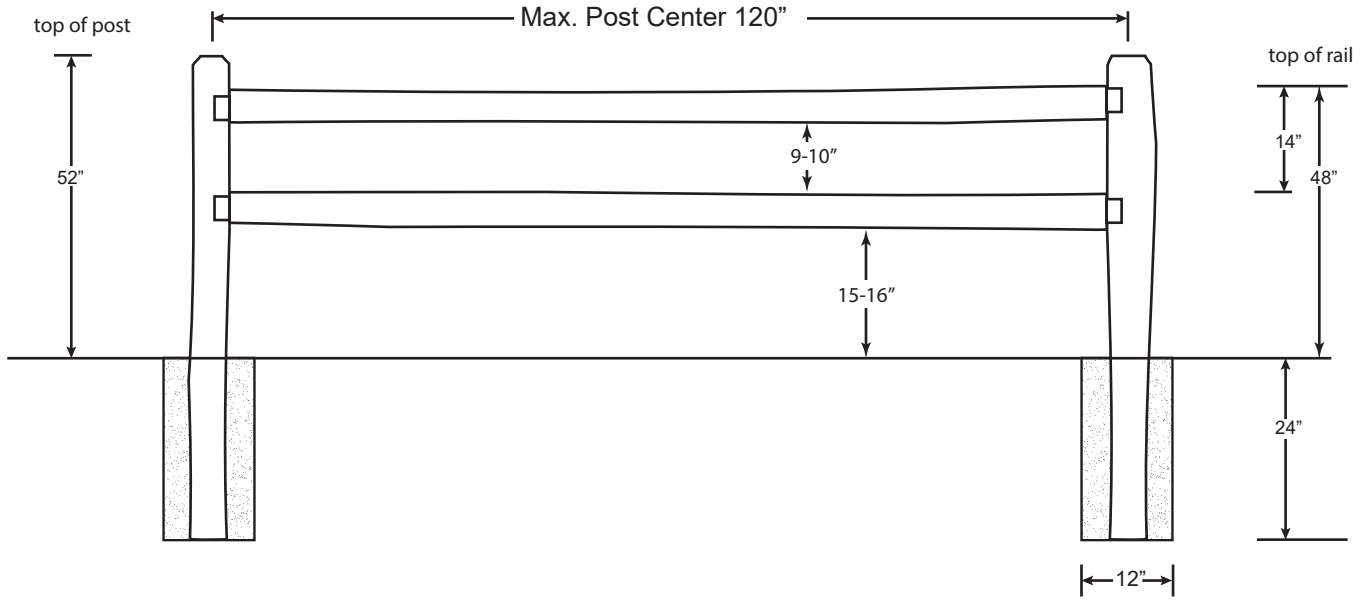

SPLIT RAIL FENCE

PROPER GATE OPENING POST TO POST			
PANEL SIZE	SINGLE GATE OPENING	DOUBLE GATE PAIRED w/ 42"	DOUBLE GATE PAIRED w/ 60"
42"	49"	94"	112"
60"	67"	112"	130"