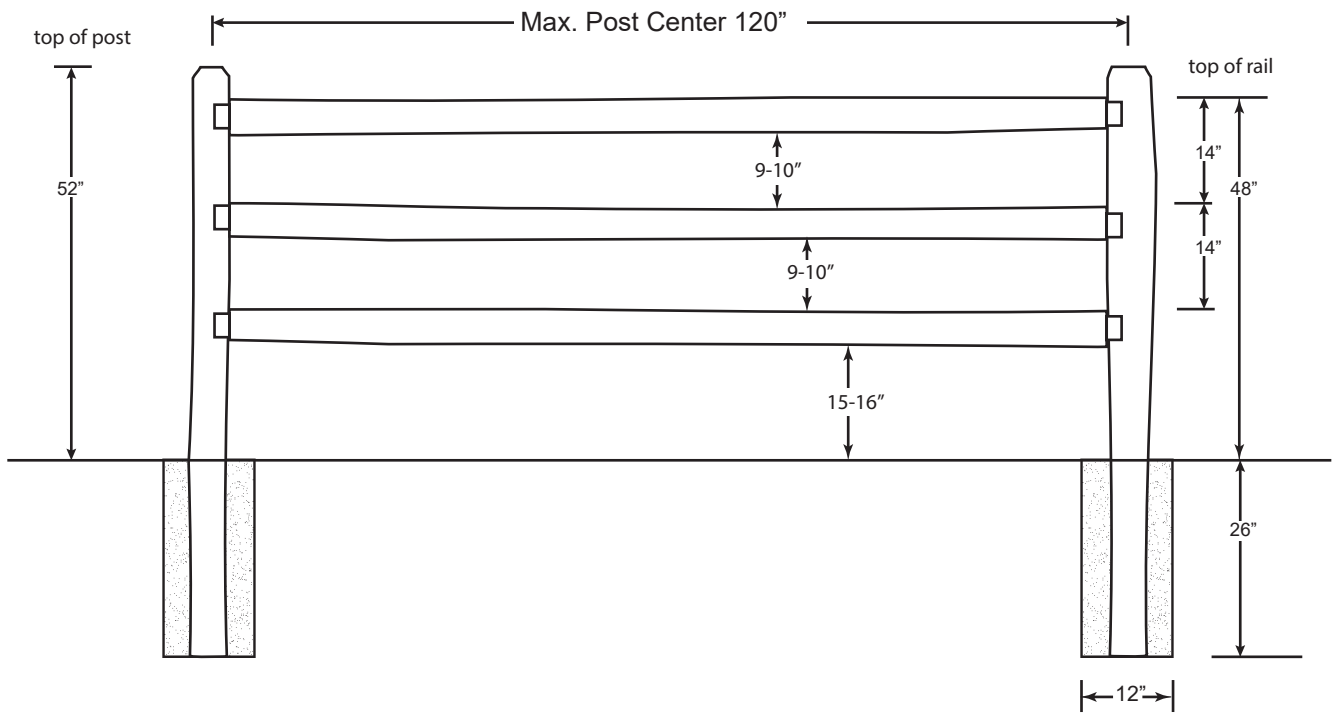

SPLIT RAIL FENCE

PROPER GATE OPENING POST TO POST			
PANEL SIZE	SINGLE GATE OPENING	DOUBLE GATE PAIRED w/ 42"	DOUBLE GATE PAIRED w/ 60"
42"	49"	94"	112"
60"	67"	112"	130"