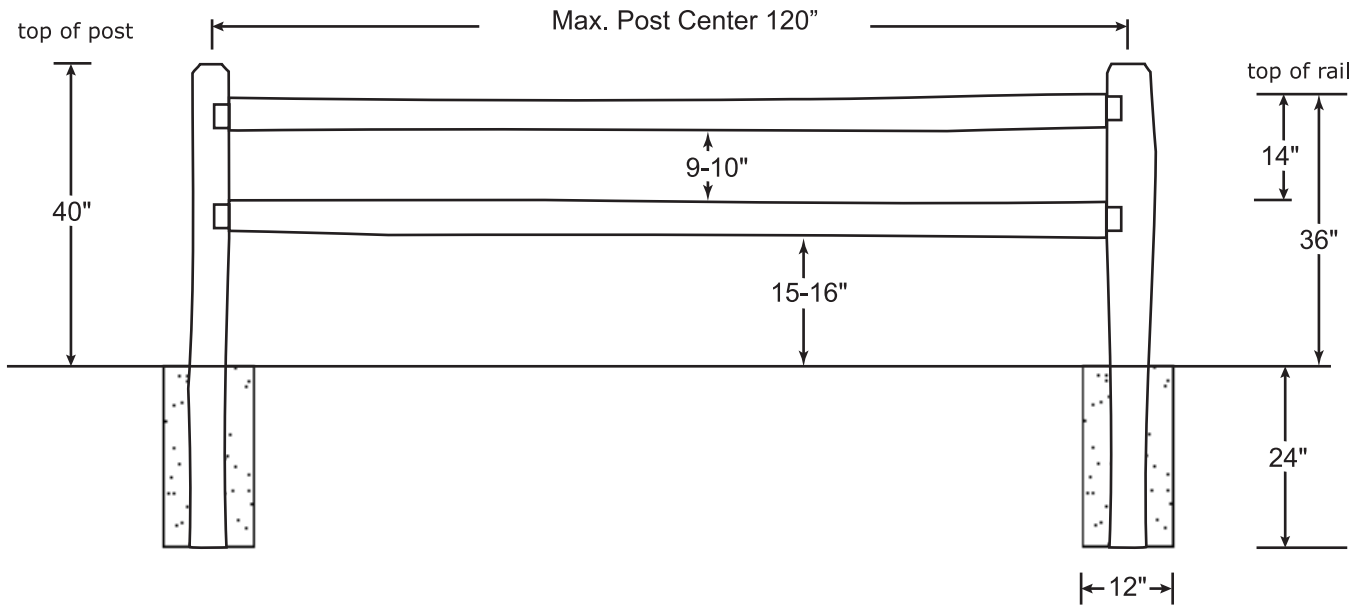

SPLIT RAIL FENCE

PROPER GATE OPENING POST TO POST			
PANEL SIZE	SINGLE GATE OPENING	DOUBLE GATE PAIRED w/ 42"	DOUBLE GATE PAIRED w/ 60"
42"	49"	94"	112"
60"	67"	112"	130"