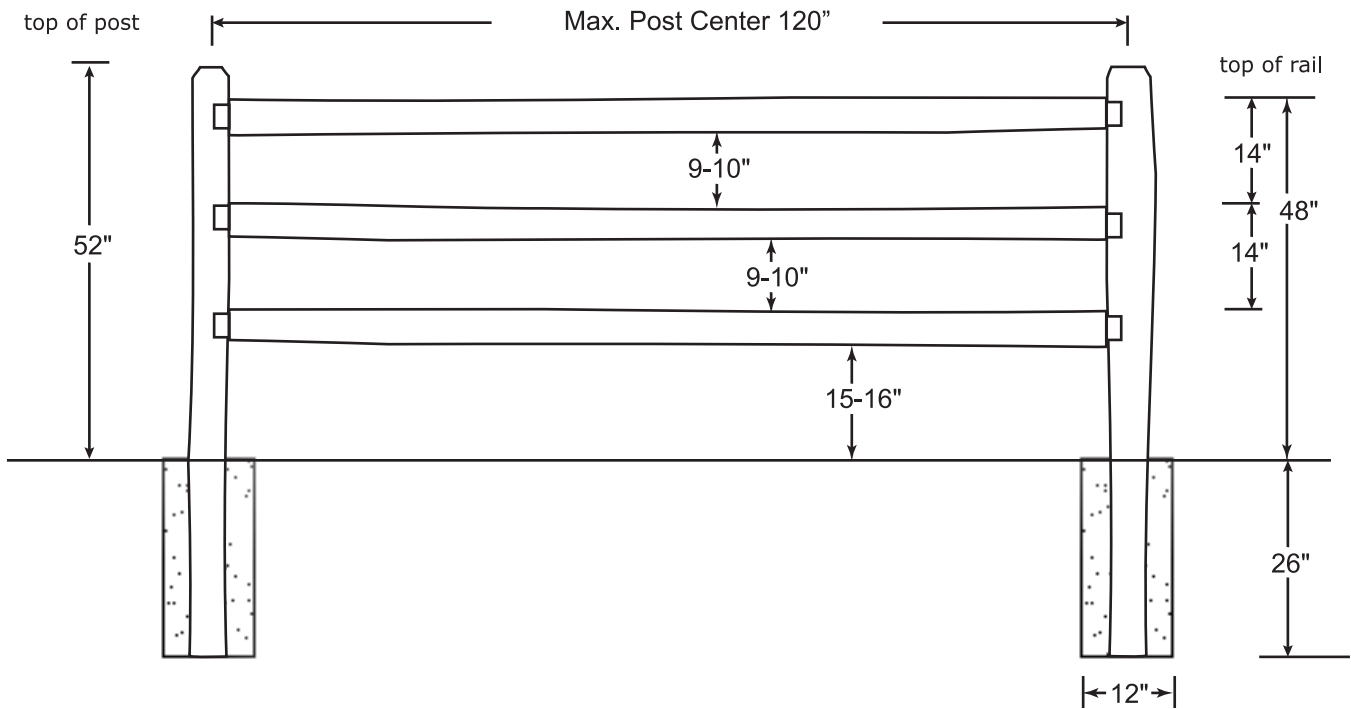

SPLIT RAIL FENCE

PROPER GATE OPENING POST TO POST			
PANEL SIZE	SINGLE GATE OPENING	DOUBLE GATE PAIRED w/ 42"	DOUBLE GATE PAIRED w/ 60"
42"	49"	94"	112"
60"	67"	112"	130"