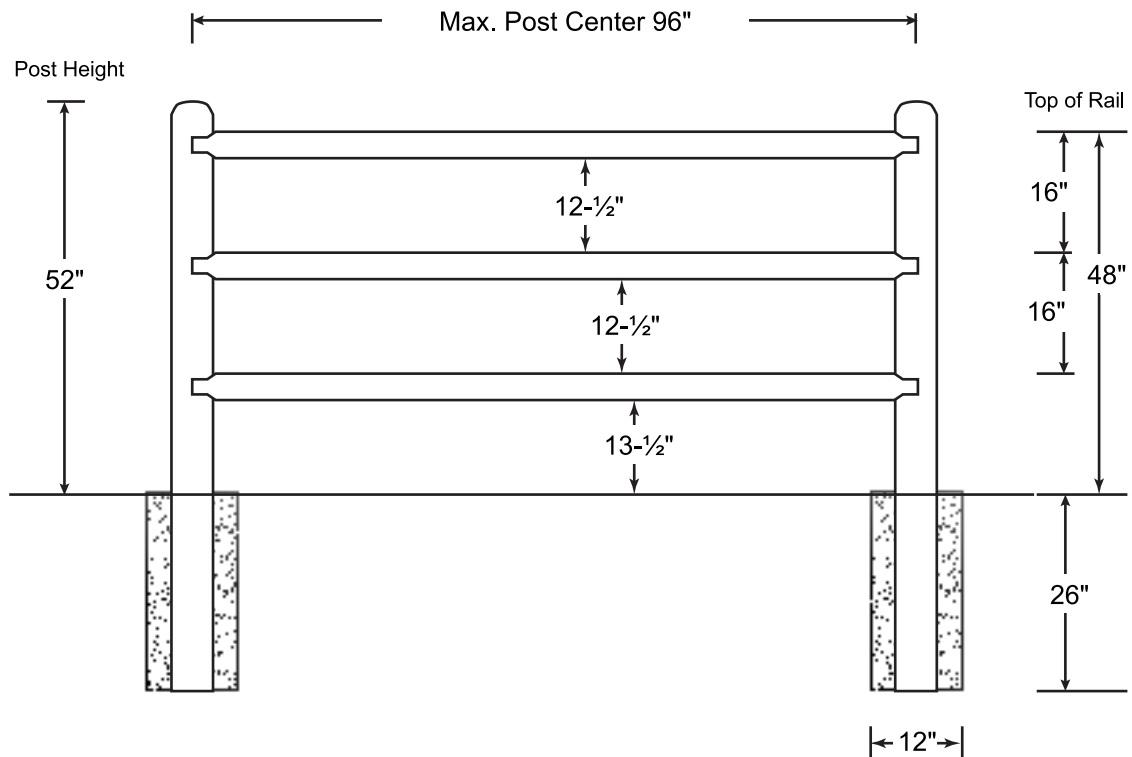

LODGE POLE FENCE

PROPER GATE OPENING POST TO POST			
PANEL SIZE	SINGLE GATE OPENING	DOUBLE GATE PAIRED w/ 42"	DOUBLE GATE PAIRED w/ 60"
42"	49"	94"	112"
60"	67"	112"	130"