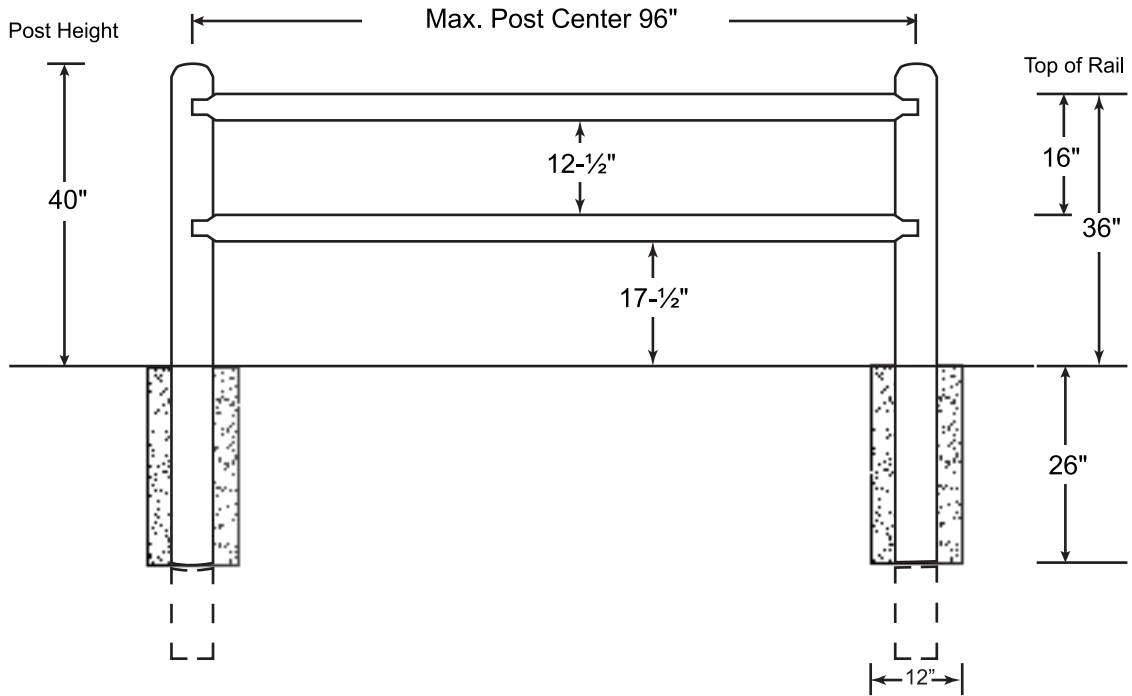

LODGE POLE FENCE

PROPER GATE OPENING POST TO POST			
PANEL SIZE	SINGLE GATE OPENING	DOUBLE GATE PAIRED w/ 42"	DOUBLE GATE PAIRED w/ 60"
42"	49"	94"	112"
60"	67"	112"	130"