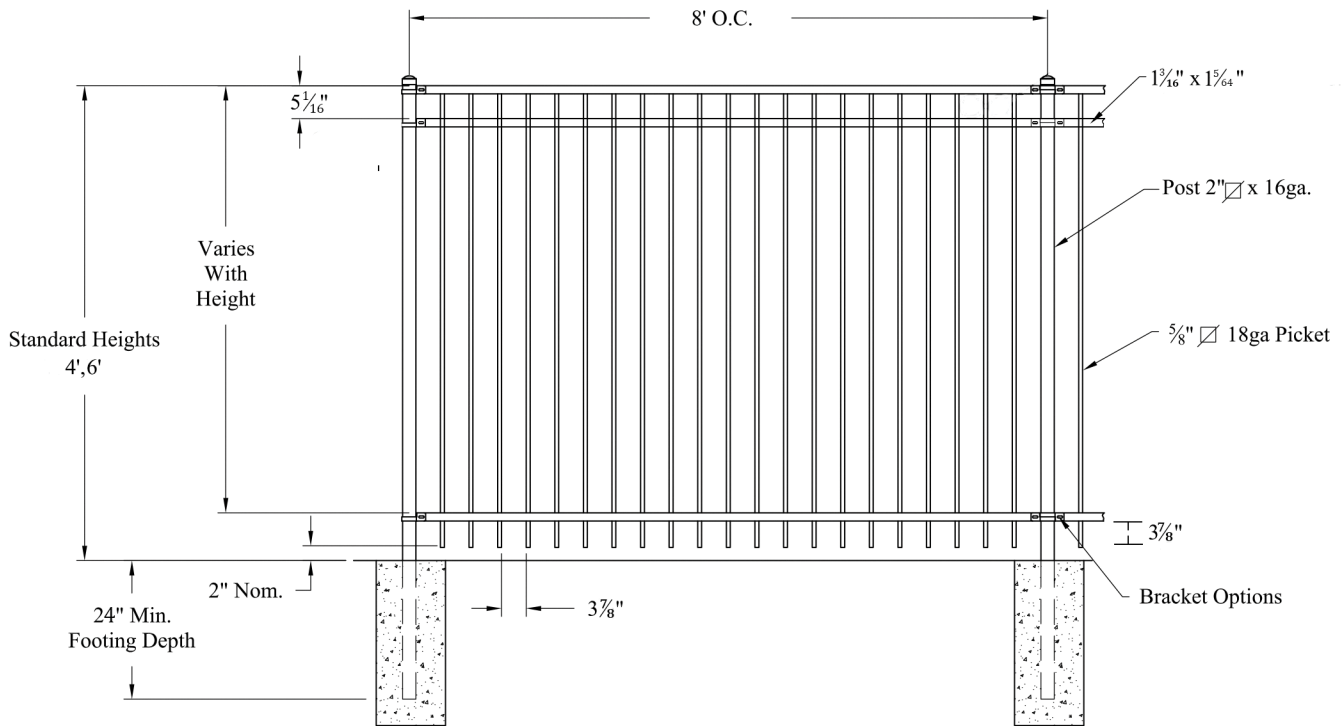

IronGuard 3-Rail Flat Top

Rackable Rail System: Pickets Attached to Rail with No Exposed Welds

Pre-Assembled Galvanized/Black Powder Coated Panels

**3-Rail Flat Top Panel
(Rackable)**

IRONGUARD
FENCING