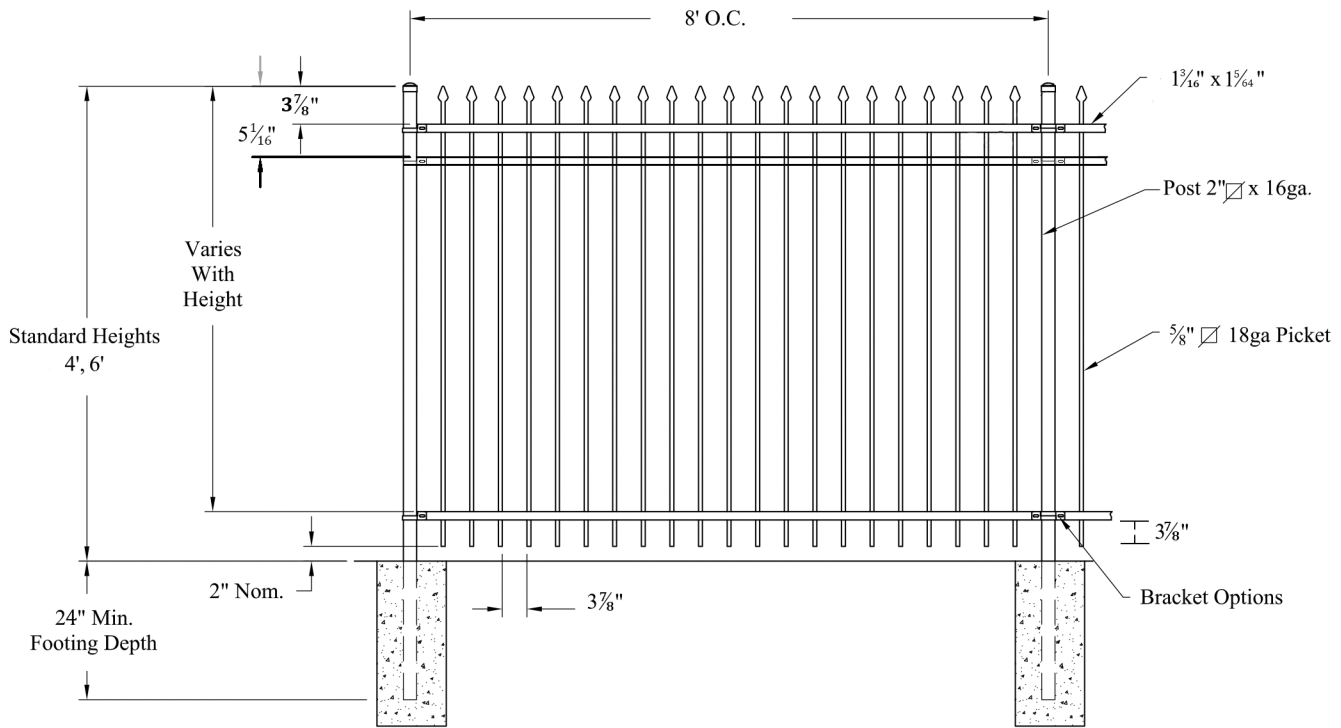

IronGuard 3-Rail Spear Top

Rackable Rail System: Pickets Attached to Rail with No Exposed Welds

Pre-Assembled Galvanized/Black Powder Coated Panels

3-Rail Spear Top Panel (Rackable)

IRON GUARD FENCING